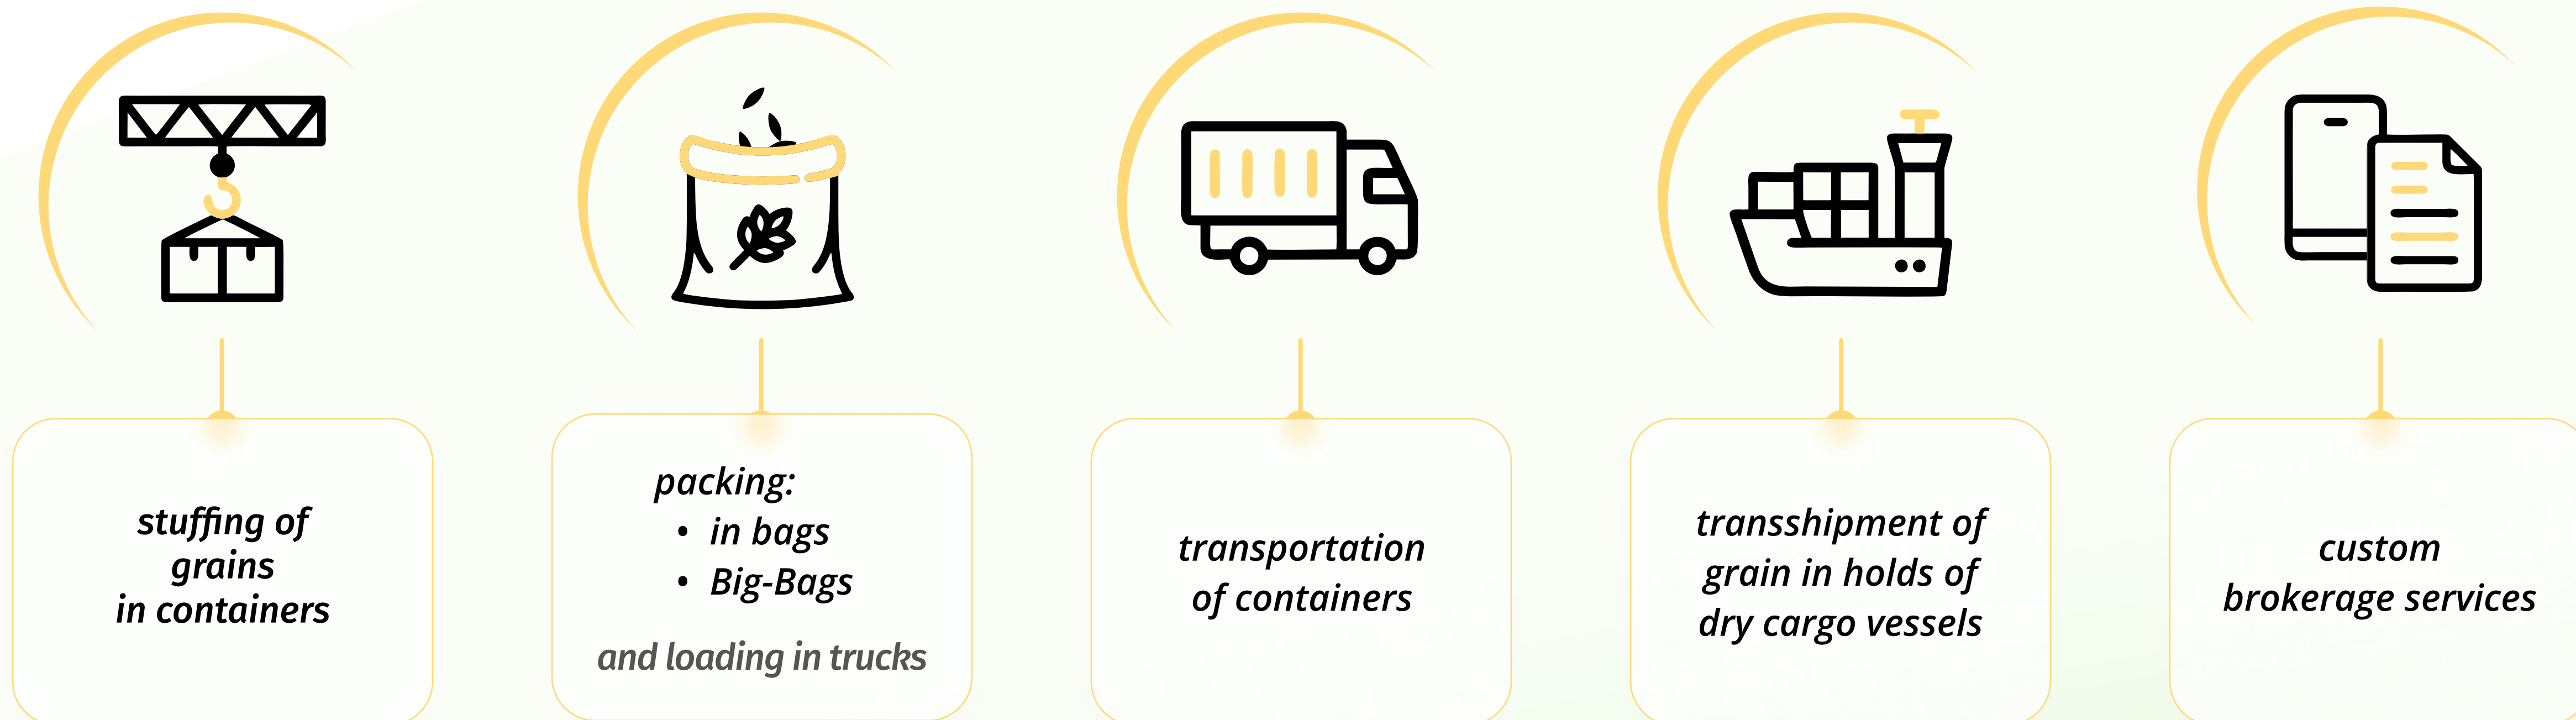

## Main areas of work and certification of terminal

We make every effort and use maximum possible ways and means to solve the tasks in providing services of:

Terminal is certified:

- for export of agricultural products to China (barley, soybeans, corn);
- for compliance with the requirements of ISO 22000:2018 and ISO 9001:2015.

# Structure of the company

*Stuffing complex*

*Quality control department*

*Operation service and transport department*

*Forwarder and broker*

## Operation service and transport department

Operation service of the terminal is formed in accordance with facilities it performs. There are cranes, bucket loaders with bucket capacity from 1.5 tons to 4.5 tons. Truck fleet of DAF provides transportation of 40 or 20 foot containers. A modern repair base of all levels equipment, both vehicles and grain loaders, has been created for productive use of complex.

## Forwarder and broker

The company's specialists provide solutions to goals, including:

- land carriage by trucks and rail;
- preparation of permitting documents for transportation within the country and for export;
- in-port forwarding and customs clearance with preparation of required set of documents for export.