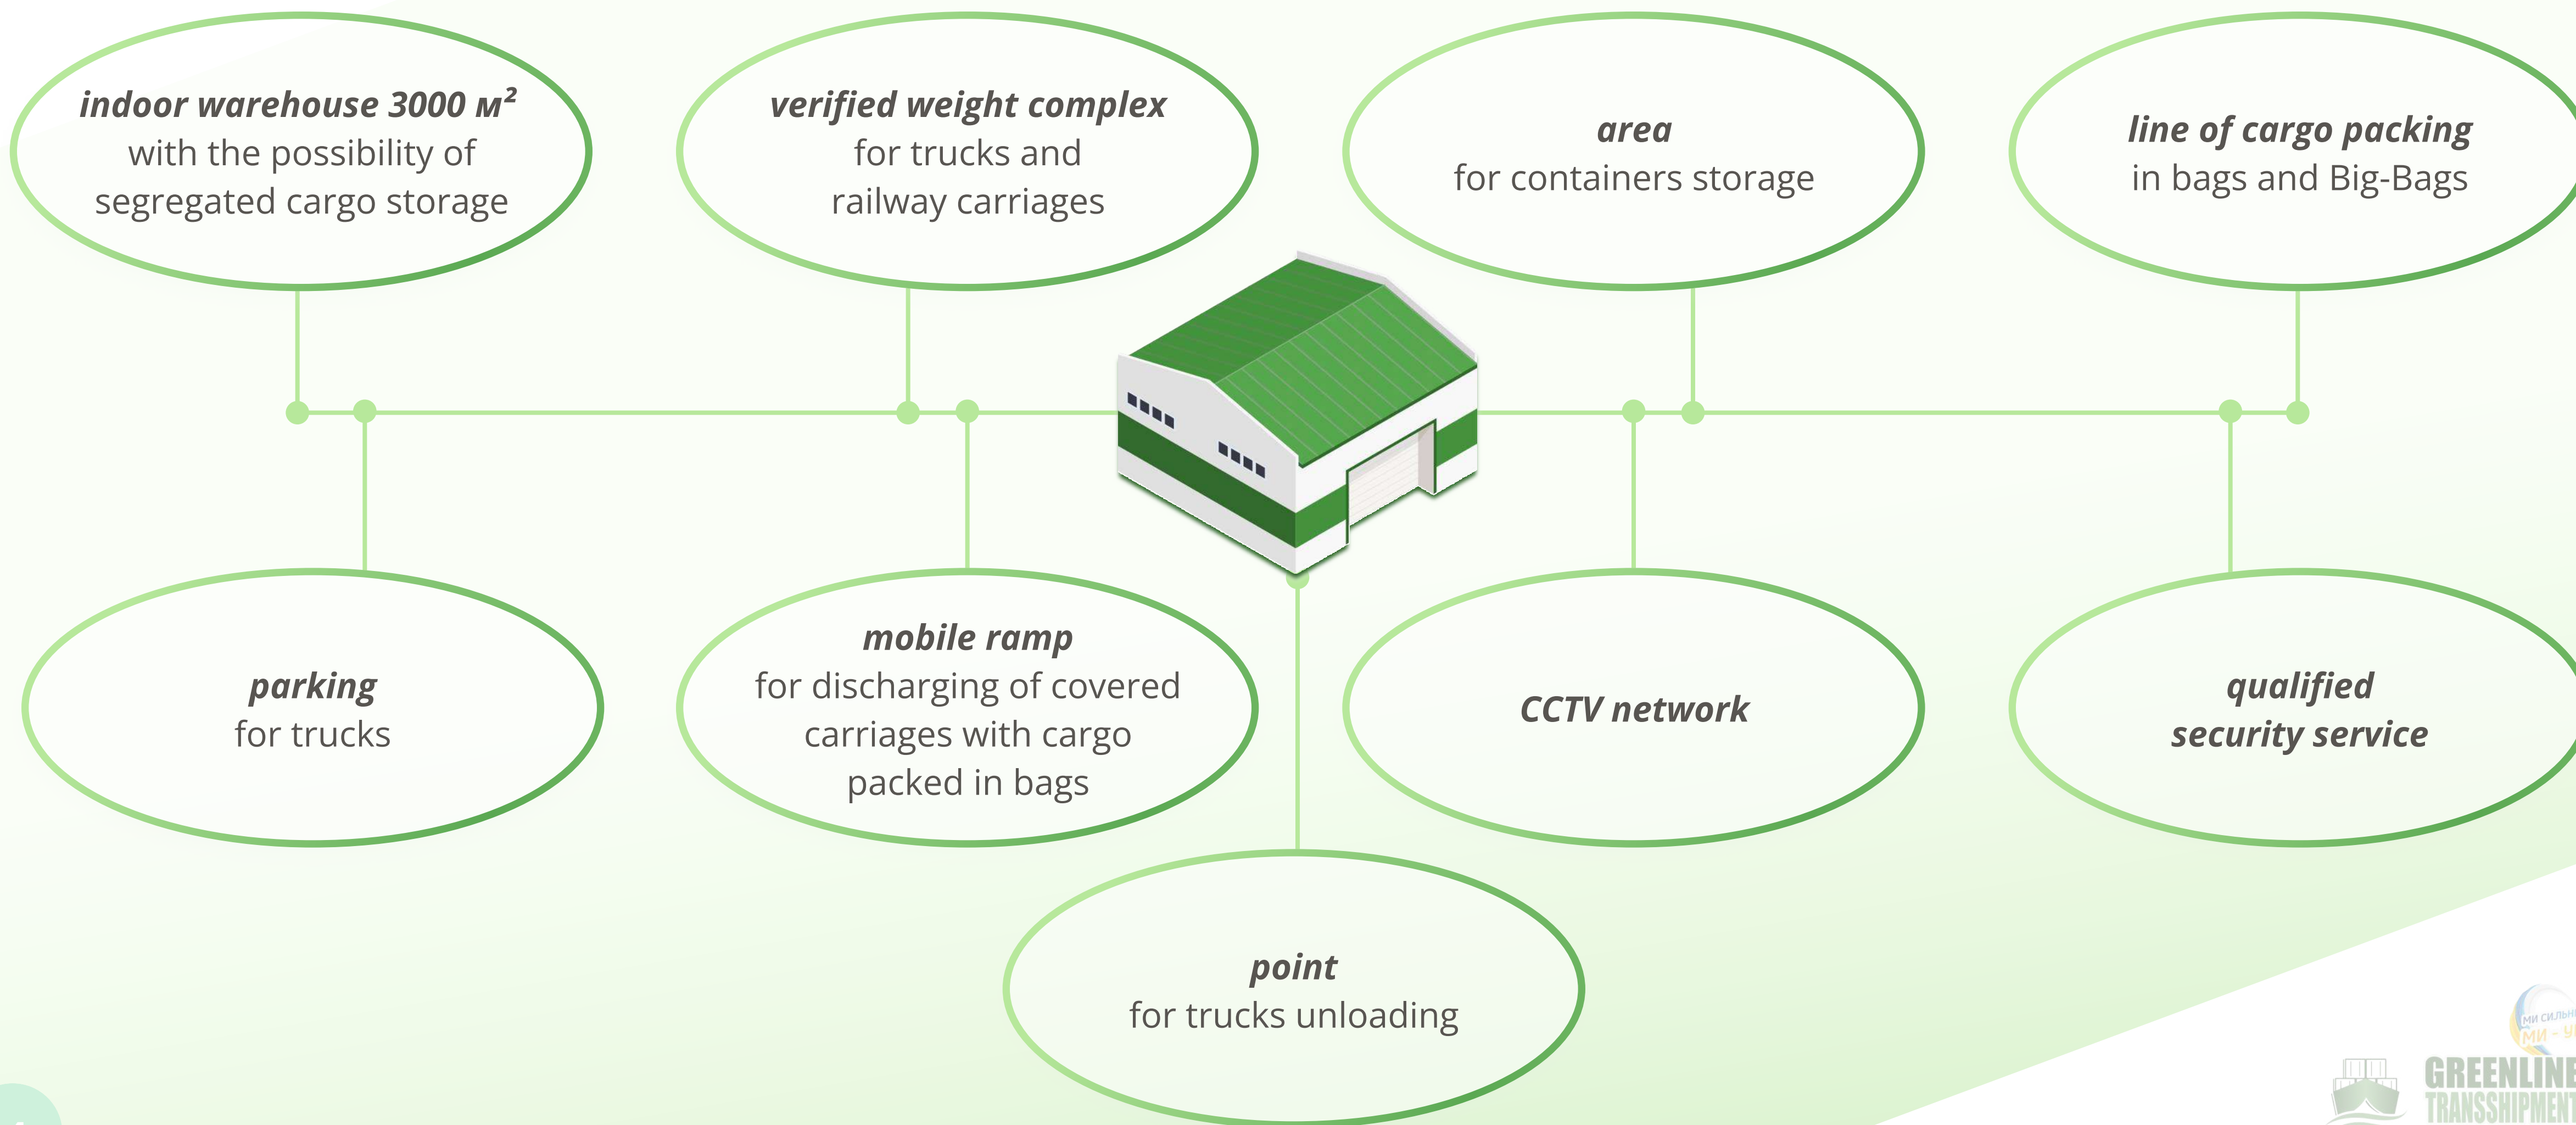

## Main areas of work and certification of terminal

We make every effort and use maximum possible ways and means to solve the tasks in providing services of:

Terminal is certified:

- for export of agricultural products to China (barley, soybeans, corn);
- for compliance with the requirements of ISO 22000:2018 and ISO 9001:2015.

# Structure of the company

*Stuffing complex*

*Quality control department*

*Operation service and transport department*

*Forwarder and broker*

# Stuffing complex

LLC «GREENLINE TRANSSHIPMENT» operates on the territory of the main storage complex which includes:

## Operation service and transport department

Operation service of the terminal is formed in accordance with facilities it performs. There are cranes, bucket loaders with bucket capacity from 1.5 tons to 4.5 tons. Truck fleet of DAF provides transportation of 40 or 20 foot containers. A modern repair base of all levels equipment, both vehicles and grain loaders, has been created for productive use of complex.