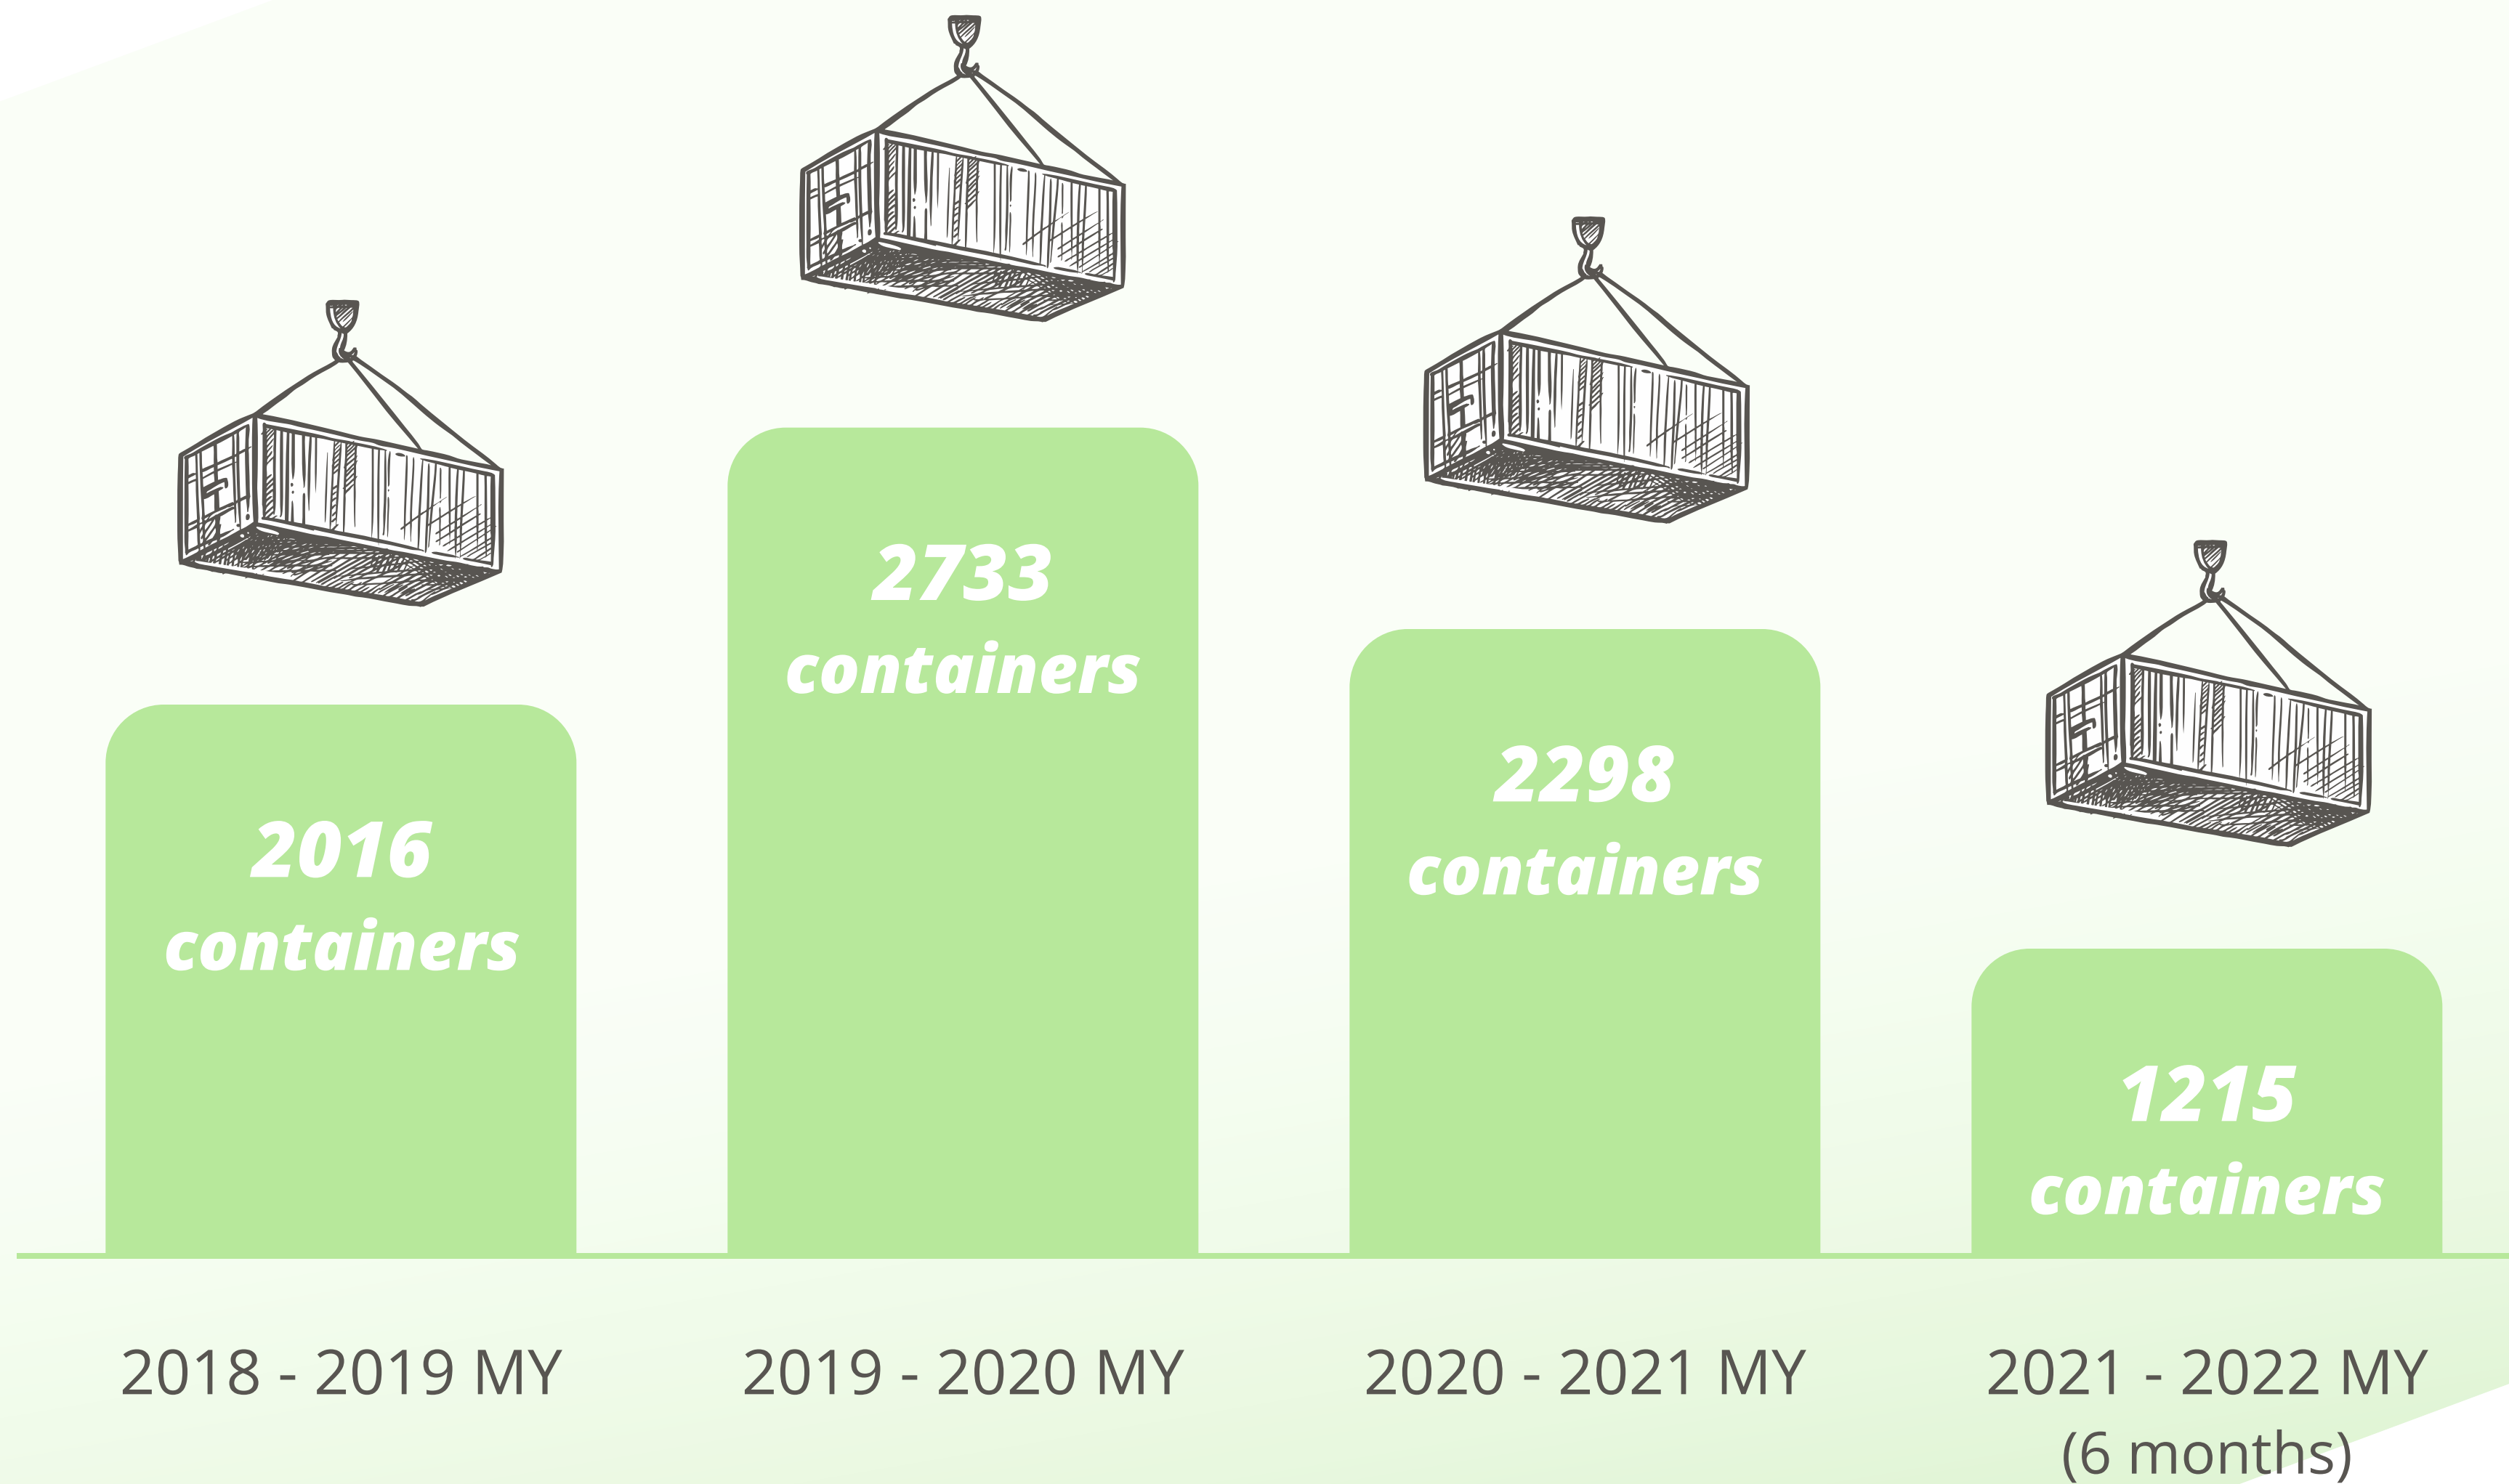

***acceptance of trucks***  
min 250 mt/day

***acceptance of carriages (hoppers)***  
min 500 mt/day

***rate of cargo loading in bulk in holds of dry cargo vessels***  
2000 mt/day

# Stuffing complex

## History of containers shipments by years